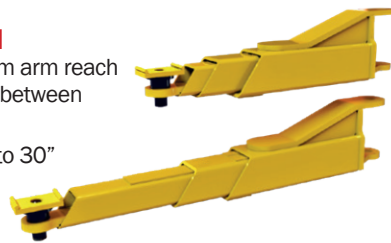

## FEATURES:

**Symmetrical column design**

**3-stage front and rear arms to service a wider range of vehicles**

**Three height configuration models for most ceiling heights**

**Top mounted direct pull technology**

- Cylinder rod concealed inside carriage
- Overhead cable equalization
- Single point lock release
- Spring operated arm restraints
- Includes adapter storage
- Durable powder-coated finish
- ALI certified

## HEAVY DUTY 3-STAGE ARM DESIGN

The DP18 Pro's industry leading 30" minimum arm reach creates the needed clearance to swing arms between tires of shorter wheelbase vehicles.

- 3-stage arms extend and retract from 61" to 30"
- 5 1/2" minimum adapter height from floor