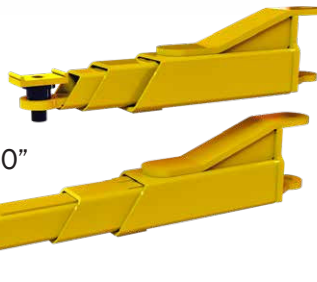

DP18PN002BL
Extended Height Lift

FEATURES:

- Symmetrical column design
- Standard with 3-stage front and rear arms for a greater range of vehicle options
- Three height configuration models for most ceiling heights
- Top mounted direct pull technology
 - Cylinder rod concealed inside carriage
 - Overhead cable equalization
 - Single point lock release
 - Spring operated arm restraints
 - Includes adapter storage
 - Durable powder-coated finish
 - ALI certified

HEAVY DUTY 3-STAGE ARM DESIGN

The DP18 Pro's industry leading 30" arm retraction creates the needed clearance to swing arms between tires of shorter wheelbase vehicles.*

- 3-stage arms easily extend and retract from 61" to 30"
- 5 1/2" minimum adapter height from floor

* For 15,000 pound capacity lifts and above

**DP18 PRO INCLUDES LOW-PROFILE
THREADED ADAPTER PADS AND
(4 each) 5" and 10" ADAPTER EXTENSIONS
FOR ADDITIONAL VEHICLE REACH**

SPECIFICATIONS BL=Blue Lift / RD= Red Lift